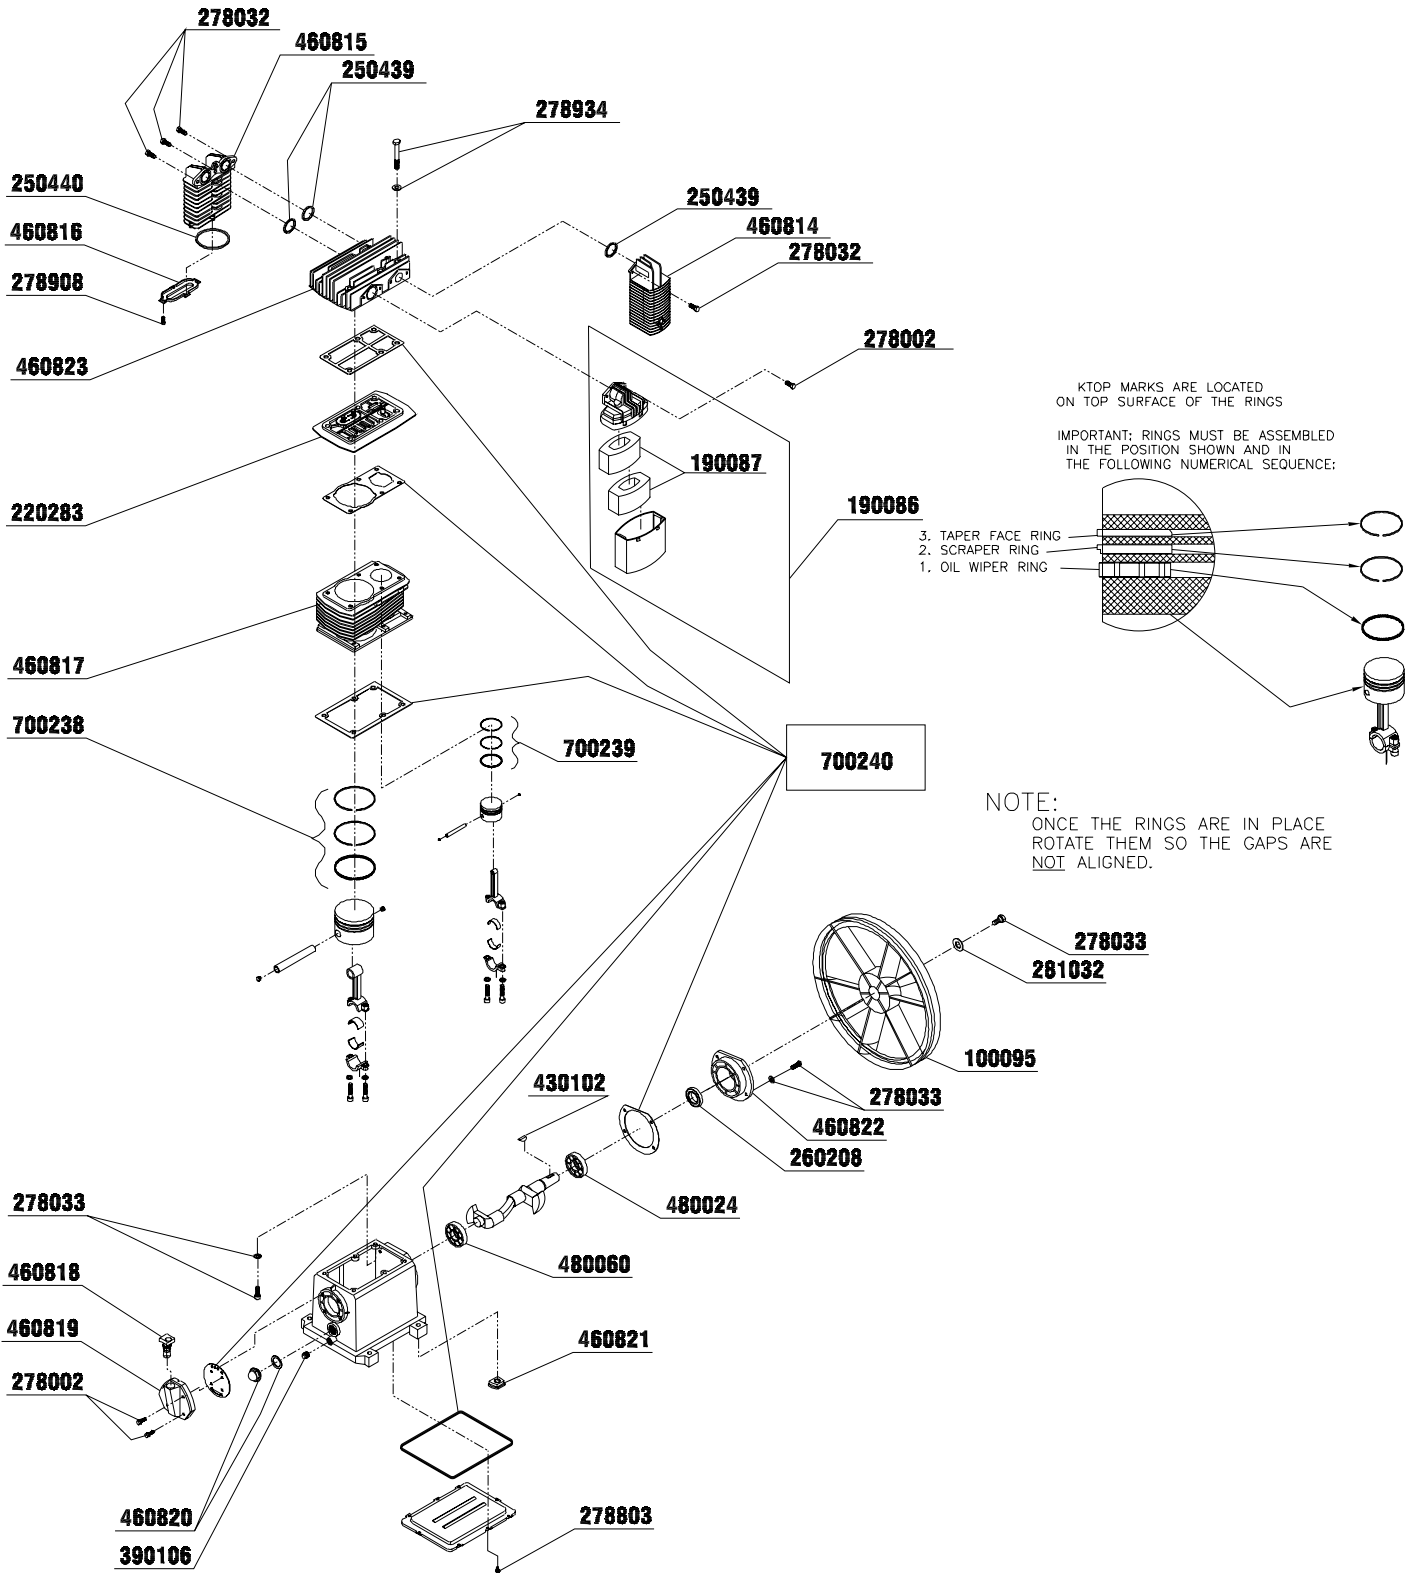

PC2015 8.0 H.P. GASOLINE AIR COMPRESSOR

Parts Reference Guide

PDAC040-041-700-DUBS

MTM009 Issue Date: 04/30/00

© 2000 by SENC0 Products, Inc. Cincinnati, OH 45244- USA

Questions? Comments? call SENC0's toll-free Action-line: 1-800-543-4596 or e-mail: Toolprof@senco.com

PC2015 GASOLINE AIR COMPRESSOR Parts Reference Guide

OMAC0073-041400-DUBS

SENCO PC2015 8.0 HP GASOLINE AIR COMPRESSOR

REPLACEMENT PARTS LIST

Part No.	Description
030174	PUMP
070151	GRIP
090069	BUSHING
100095	FLYWHEEL
100097	DRIVE PULLEY
110044	BELT DRIVE
140068	WHEEL
140069	ISOLATOR
150007	HOSE
150188	HOSE
190086	FILTER ASSEMBLY
190087	FILTER ELEMENT
200314	AXLE SPACER
200420	AXLE
200421	REGULATOR MOUNTING BRACKET
200457	BELTGUARD BRACKET
200468	BELT TENSIONER PLATE
220228	SAFETY RELIEF VALVE
220231	ADJUSTABLE REGULATOR
220257	PRESSURE GAUGE
220260	PILOT VALVE
220283	PLATE
230050	ELBOW
230053	ELBOW
230111	BUSHING
230127	STREET TEE
230312	DRAIN VALVE
240010	NIPPLE
240160	ADAPTER
250439	O-RING
250440	O-RING
260208	SEAL
270015	BOLT
270066	BOLT
270067	BOLT
270121	BOLT
270122	BOLT
270576	BOLT
278002	BOLT
278032	BOLT
278033	BOLT
278433	BOLT
278803	BOLT
278908	BOLT
278921	BOLT
278934	BOLT
280002	WASHER
280023	WASHER
281032	WASHER
289001	WASHER
300155	LOCKNUT
300157	LOCKNUT
300159	LOCKNUT
303030	FLANGE NUT
330020	EDGING
330197	FASTENER
330294	THROTTLE CONTROL
340130	LABEL
340575	LABEL
340588	LABEL
340815	LABEL
340817	LABEL
340819	LABEL
340821	LABEL
340823	LABEL
340842	LABEL
390106	PLUG
420011	HOSE CLAMP
430078	KEY
430092	COTTER PIN
430102	KEY
460814	AIR OUTLET
460815	INNER COOLER
460816	COVER
460817	CYLINDER
460818	PLUG
460819	CAP
460820	SIGHT GLASS
460821	ISOLATOR
460822	CAP
460823	HEAD
480024	BEARING
480060	BEARING
700238	RING SET
700239	RING SET
700240	GASKET
854043	BELTGUARD
854044	BELTGUARD
854045	ENGINE
854046	AIR TANK